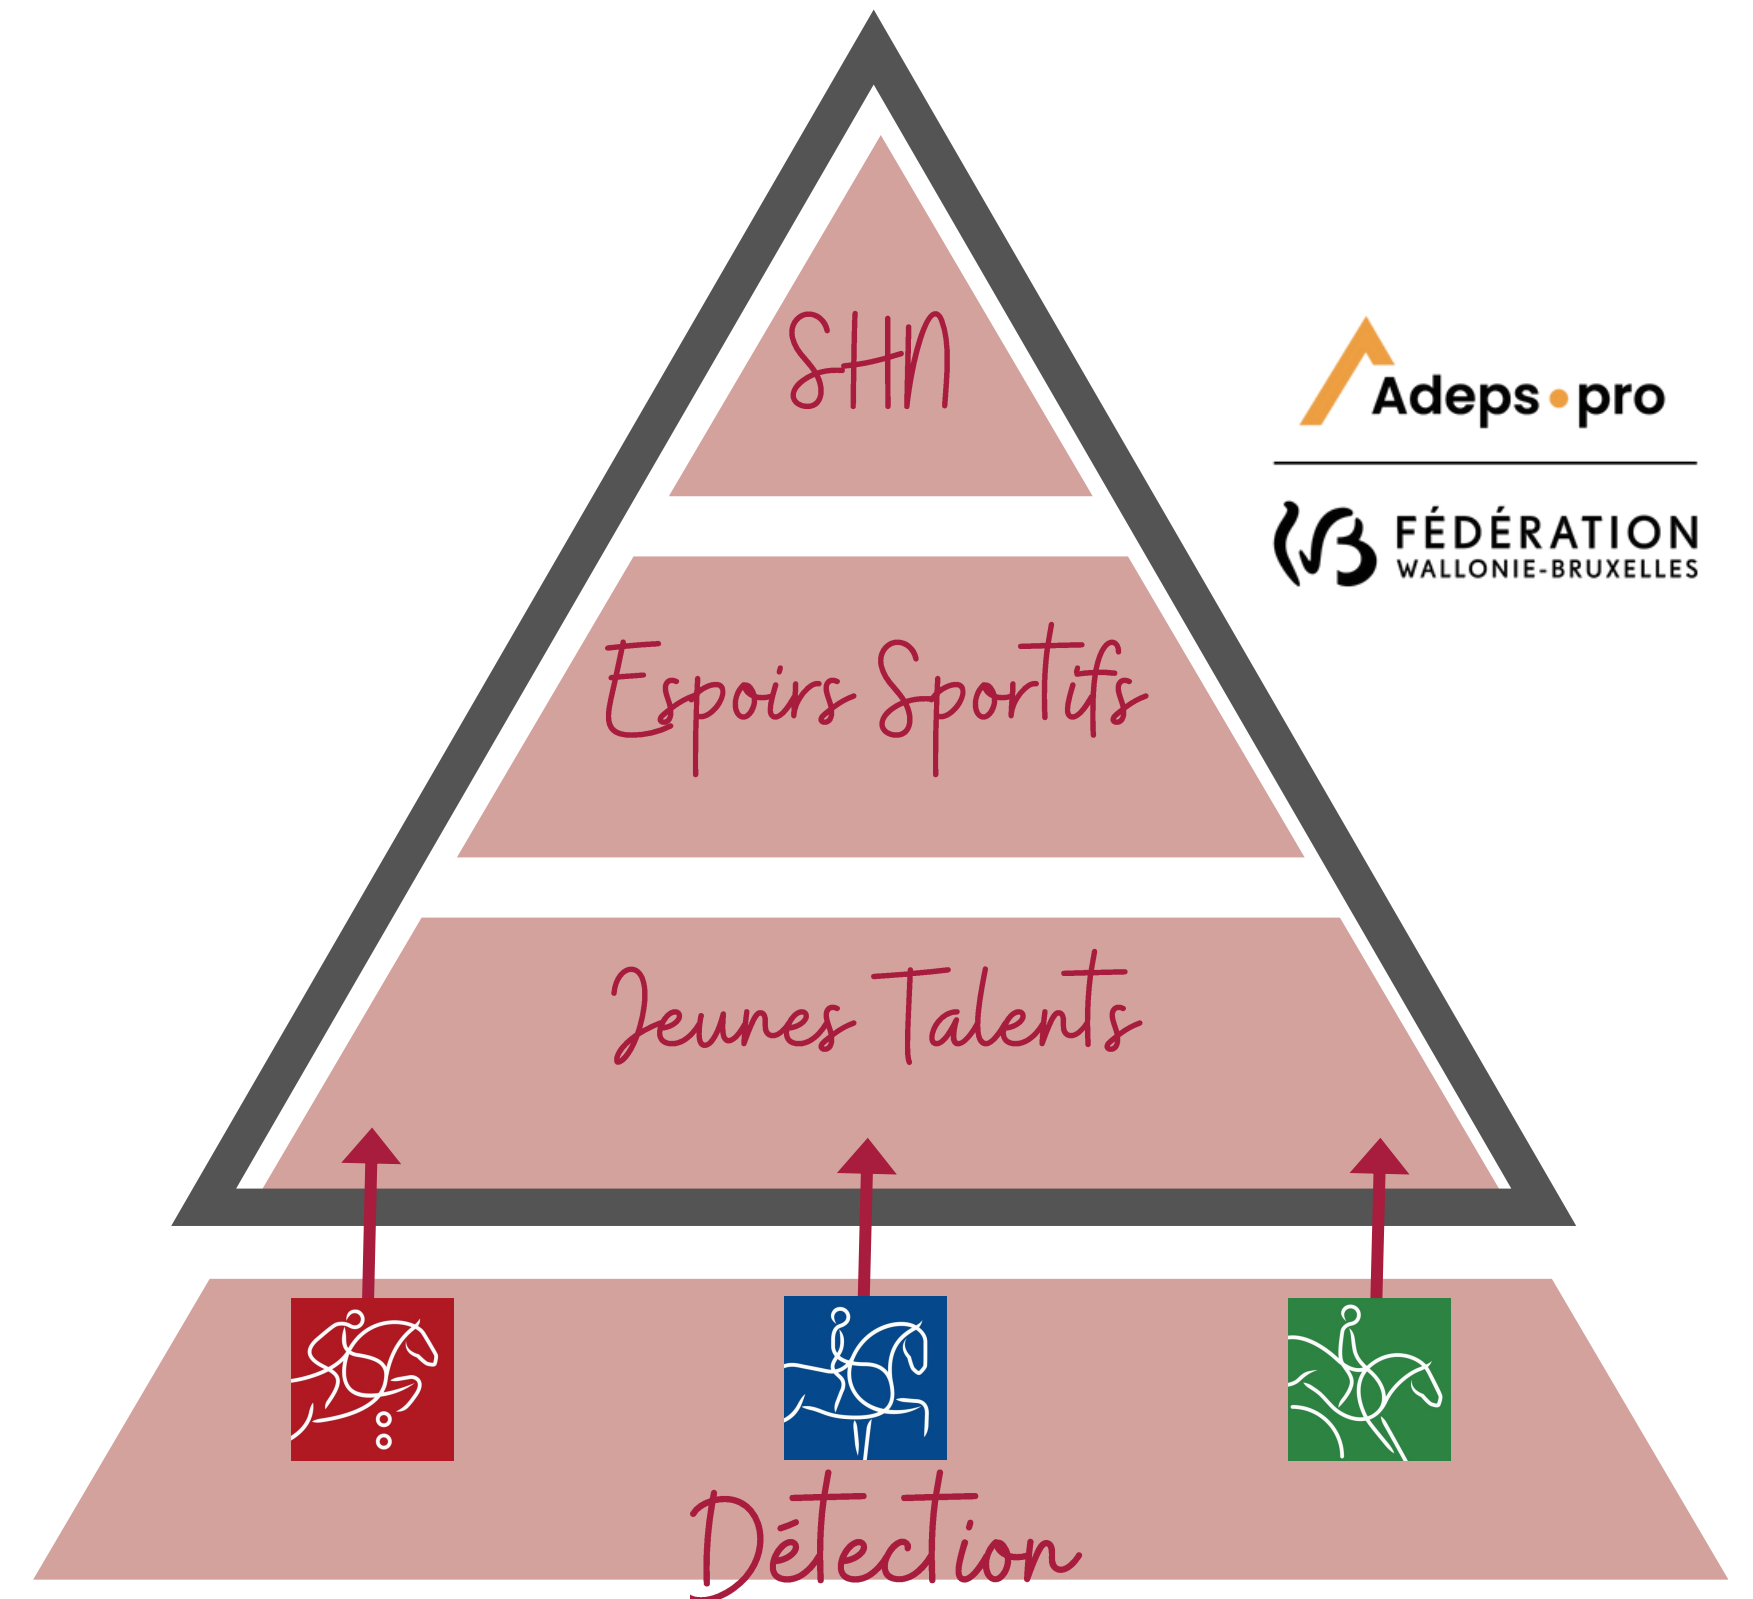

TEAM LEWB

We organize all the activities and are present at all the organised sessions to provide information and advice to young athletes and their parents.

ADVISORS

Members of sport committees and national chef d'équipes, they can interview athletes or help identify new combinations for the higher level competitions.

Pyramid

HIGH PERFORMANCE CULTURE

The aim is to better detect future top-level riders and above all to be able to better support them as they move towards JT or ES statute.

The goal is also to provide them the tools of a professional structure.